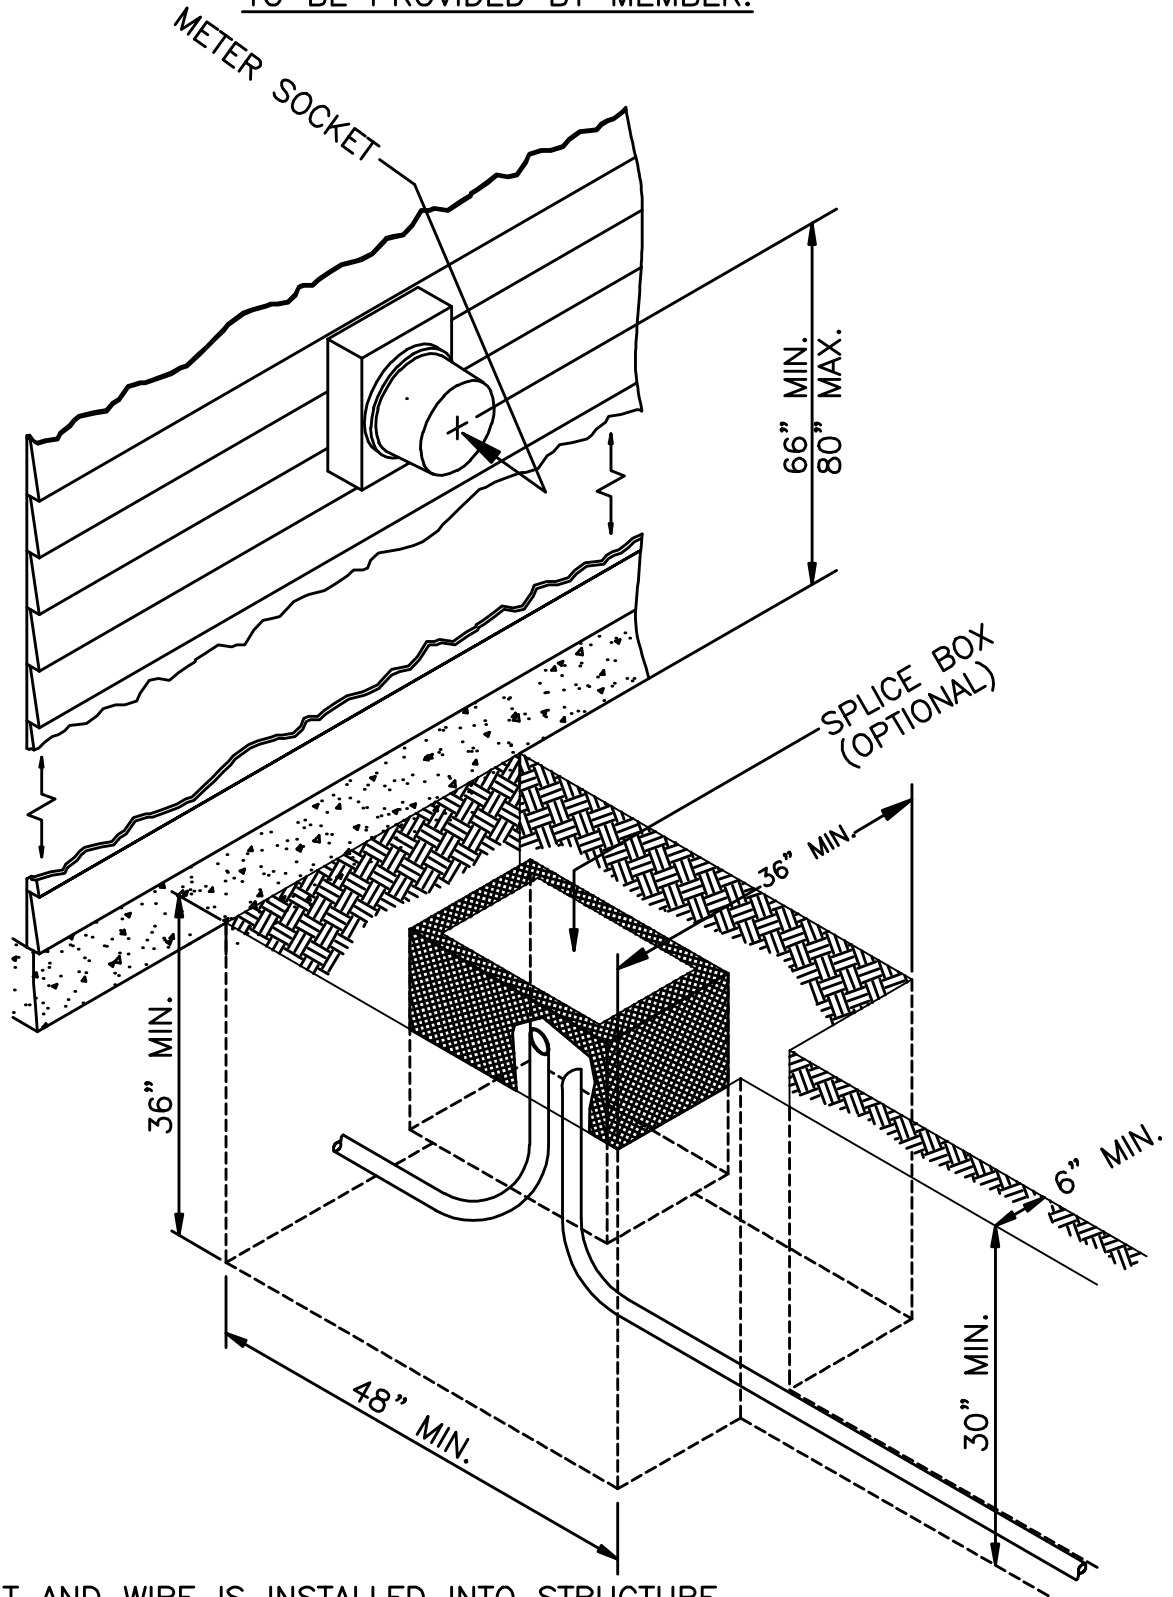

# CLEARWATER POWER CO.

SURFACE MOUNT  
UNDERGROUND SERVICE ENTRANCE WORKING SPACE.  
TO BE PROVIDED BY MEMBER.

## NOTES:

1. IF CONDUIT AND WIRE IS INSTALLED INTO STRUCTURE CONSUMER WILL PROVIDE WIRE TO SPLICE BOX.